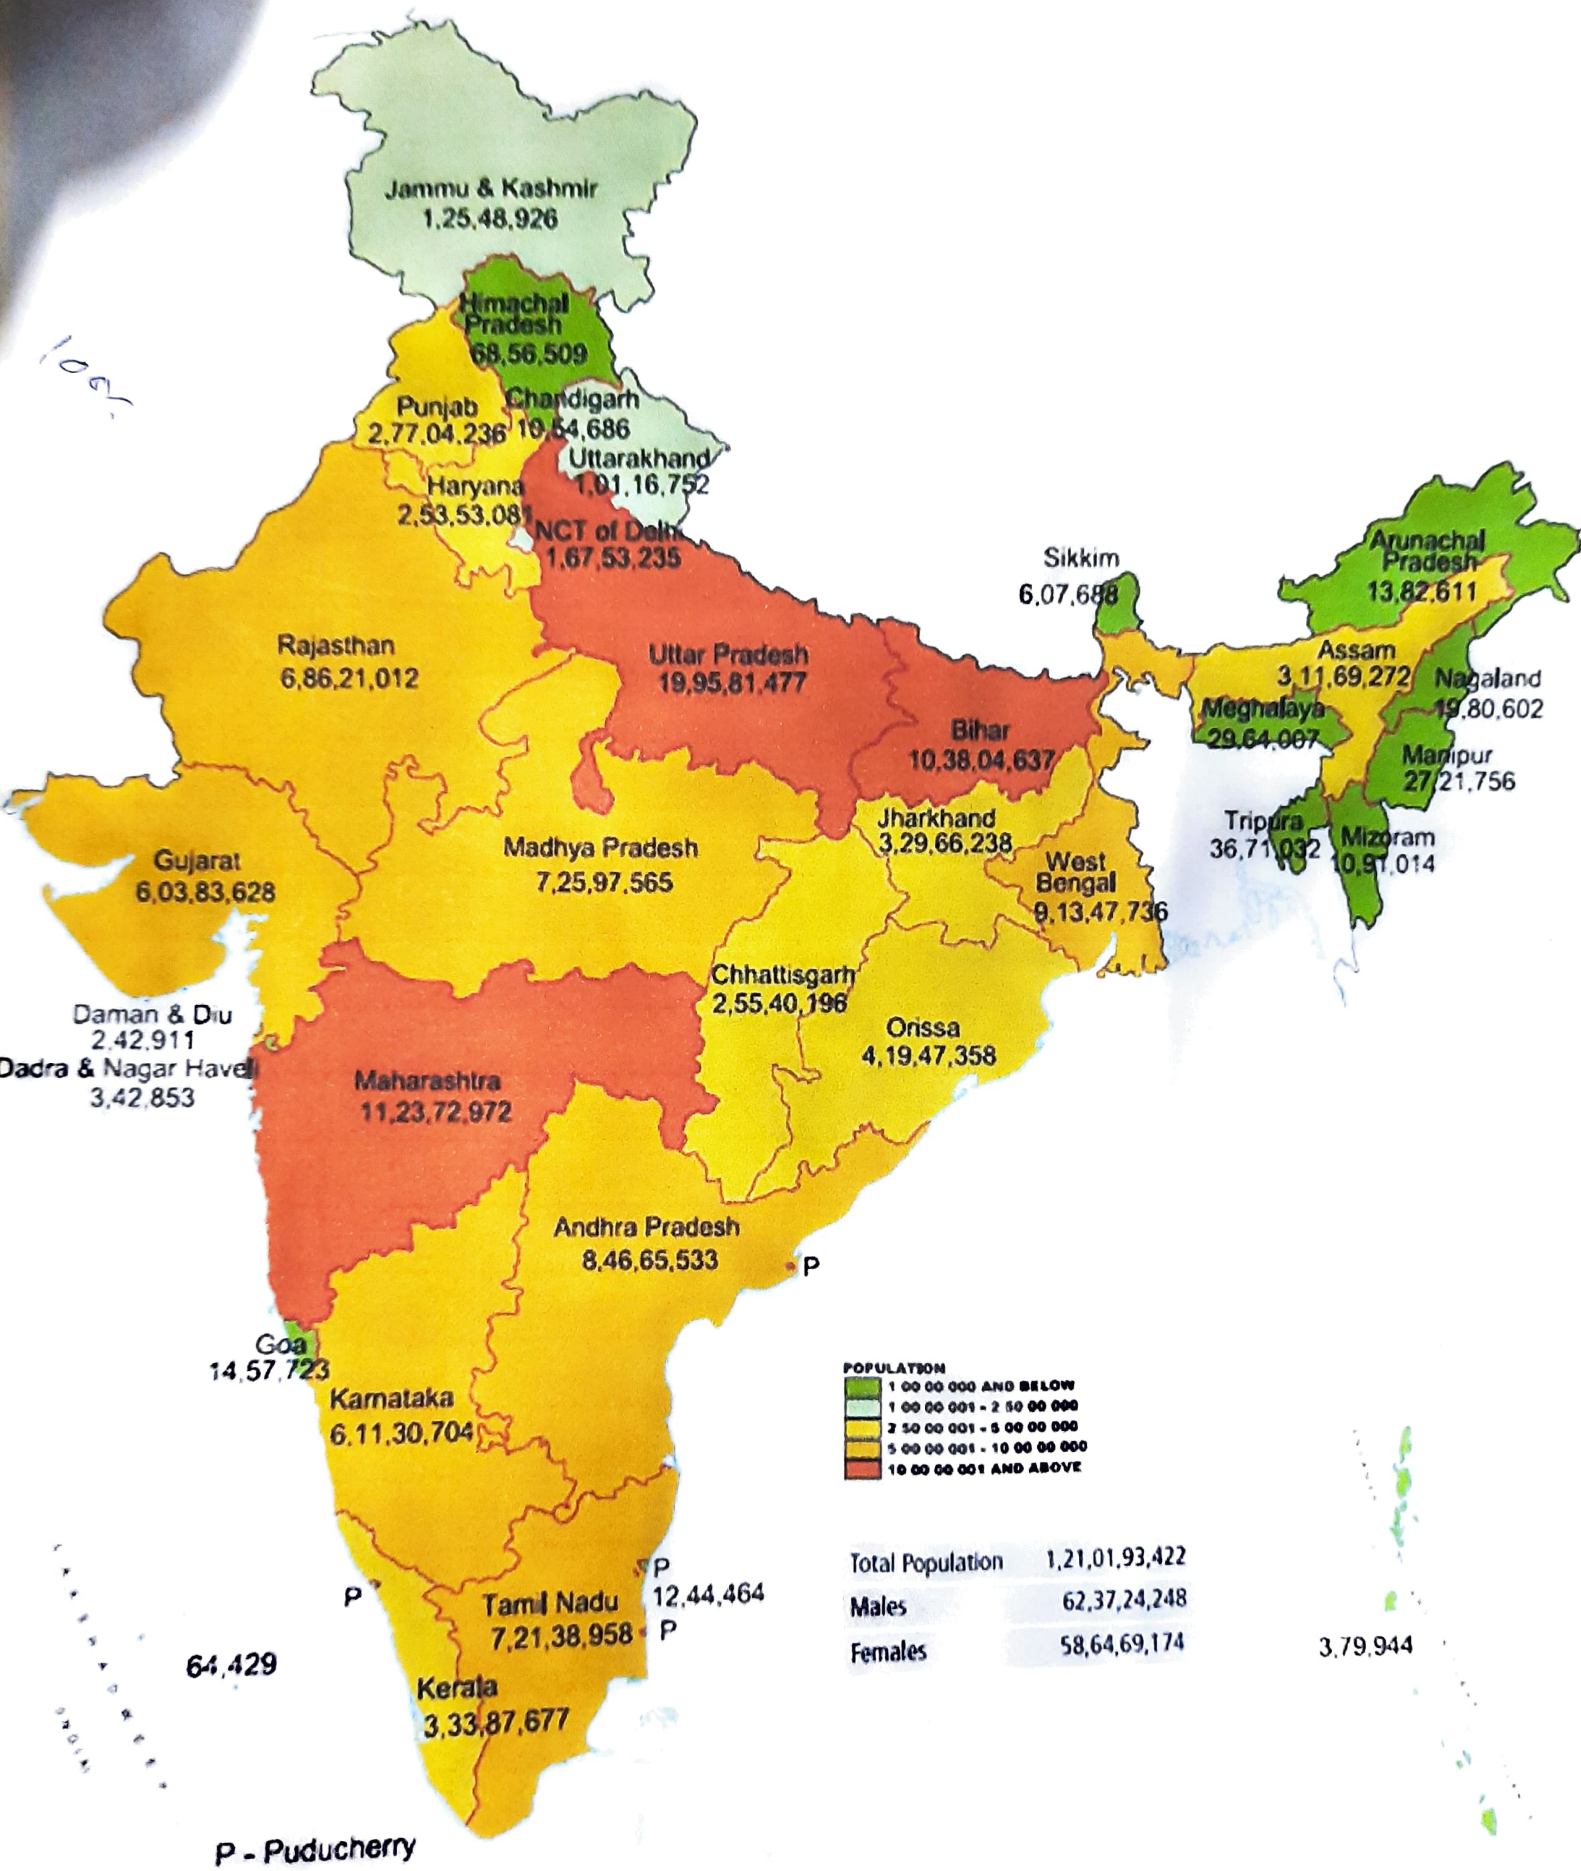

Population Map of India 2020

Jammu & Kashmir
1,25,48,926

Himachal Pradesh
68,56,509

Punjab
2,77,04,236

Chandigarh
10,54,686

Uttarakhand
1,01,16,752

Haryana
2,53,53,081

NCT of Delhi
1,67,53,235

Sikkim
6,07,688

Arunachal Pradesh
13,82,611

Rajasthan
6,86,21,012

Uttar Pradesh
19,95,81,477

Assam
3,11,69,272

Nagaland
19,80,602

Bihar
10,38,04,637

Meghalaya
29,64,007

Manipur
27,21,756

Gujarat
6,03,83,628

Madhya Pradesh
7,25,97,565

Jharkhand
3,29,66,238

West Bengal
9,13,47,736

Daman & Diu
2,42,911

Dadra & Nagar Haveli
3,42,853

Maharashtra
11,23,72,972

Chhattisgarh
2,55,40,196

Orissa
4,19,47,358

Andhra Pradesh
8,46,65,533

Goa
14,57,723

Karnataka
6,11,30,704

Tamil Nadu
12,44,464

Kerala
3,33,87,677

3,79,944